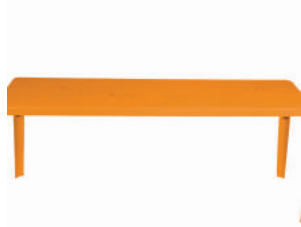

Club Stool
Black - 75cm h
AED 70.00

SEATING - Bar Stools

Marine Stool
White - 75cm h
AED 80.00

Marine Stool
Black - 75cm h
AED 80.00

Marine Stool
Orange - 75cm h
AED 80.00

Marine Stool
Yellow - 75cm h
AED 80.00

Marine Stool
Gold - 75cm h
AED 95.00

SEATING - Bar Stools

Bentwood Bar Stool
White - 76cm h
AED 105.00

Bentwood Bar Stool
White - 80cm h
AED 85.00

Bentwood Bar Stool
Natural - 80cm h
AED 85.00

Bentwood Bar Stool
Red - 80cm h
AED 85.00

Bentwood Bar Stool
Black - 76cm h
AED 105.00

Bentwood Bar Stool
Walnut - 80cm h
AED 85.00

Bentwood Bar Stool
Black - 80cm h
AED 85.00

Bentwood Bar Stool
Orange - 80cm h
AED 85.00

SEATING - Bench Seat

Tolix Bench Seat
White - 1.2m long
AED 160.00

Tolix Bench Seat
Black - 1.2m long
AED 160.00

Barcelona Bench Seat
White Leather - 2m long
AED 350.00

Tolix Bench Seat
Yellow - 1.2m long
AED 160.00

Tolix Bench Seat
Orange - 1.2m long
AED 160.00

SEATING - Low Stool