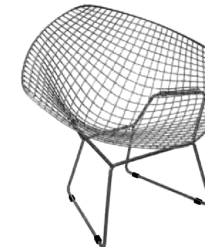

SEATING - Arm/Lounge Chairs

New York Wingback
Black
AED 250.00

New York Wingback
White
AED 250.00

Barcelona Chair
Black Leather
AED 300.00

Barcelona Chair
White Leather
AED 300.00

Provincial Wicker Armchair
with Cushion
AED 185.00

Directors Chair
White
AED 35.00

Bordeaux Armchair
Taupe
AED 250.00

Peacock Chair*
White
AED 200.00

*Chair Pad Available - AED 25.00

SEATING - Arm/Lounge Chairs

Acapulco Chair
White
AED 175.00

Swan Chair
Off White
AED 175.00

Tub Chair
White
AED 150.00

Industrial Lounge Chair
White
AED 160.00

Industrial Lounge Chair
Yellow
AED 160.00

Industrial Lounge Chair
Black
AED 160.00

SEATING - Arm/Lounge Chairs

Peahen Chair
Natural
AED 55.00

Peahen Chair
Yellow
AED 55.00

Peahen Chair
Pink
AED 55.00

Peahen Chair
Green
AED 55.00

Peahen Chair
Blue
AED 55.00

SEATING - Bar Stools

Tolix Bar Stool
White - 65cm h
AED 65.00

Tolix Bar Stool
Galvanised - 65cm h
AED 65.00