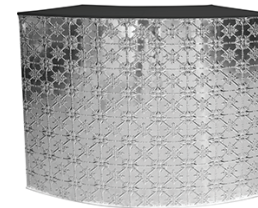

Pressed Metal Circ Bar
Silver - 1/8 Section 1.2m h
AED 450.00

*Industrial Lid Available - AED 150.00