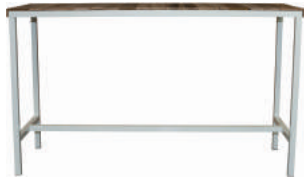

New York Bar Table
Gold - 60cm Rd
AED 250.00

New York Bar Table
Silver - 60cm Rd
AED 200.00

TABLES - Bar Tables

Hairpin Bar Table
White - 1.2m x .7m x 1.1m
Seats 4-6
AED 520.00

Hairpin Bar Table
White - 1.8m x .7m x 1.1m
Seats 6
AED 600.00

Hairpin Bar Table
White - 2.4m x 1.05m x 1.1m
Seats 10
AED 750.00

Hairpin Bar Table
Black - 1.2m x .7m x 1.1m
Seats 4-6
AED 520.00

Hairpin Bar Table
Black - 1.8m x .7m x 1.1m
Seats 6
AED 600.00

Hairpin Bar Table
Black - 2.4m x 1.05m x 1.1m
Seats 10
AED 750.00

TABLES - Bar Tables

Bench Bar Rectangle
White with Rustic Inlay
1.8m long
AED 750.00

Bench Bar Rectangle
White - 1.8m long
AED 650.00

Bench Bar Square
White - 60cm Sq
AED 250.00

Bench Bar Square
White with Rustic Inlay
60cm Sq
AED 300.00