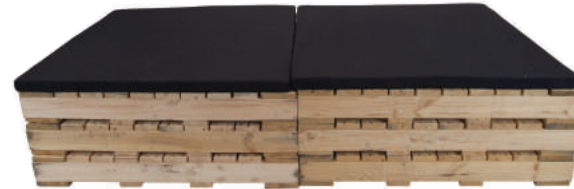

Pallet Double Ottoman
with Cushion 2.4m x 1.2m
AED 720.00