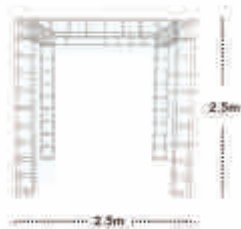

Scaffold Shelving
White - 4m x 2.1m h
AED 950.00

Scaffold Shelving
Black - 4m x 2.1m h
AED 950.00

Wire Pergola Square
White - 2.5m x 2.5m h
AED 1500.00

Wire Bar Pergola*
White - 2.5m x 2.5m h
AED 750.00

*Bar is not incl. Available with an additional charge