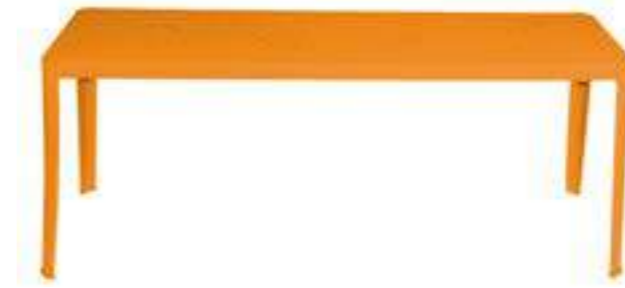

Industrial Coffee Table Black
AED 225.00

Industrial Side Table White
AED 150.00

INDUSTRIAL COLLECTION

Tolix Bench Seat White
AED 150.00

Tolix Bench Seat Yellow
AED 150.00

Tolix Bench Seat Orange
AED 150.00

Tolix Bench Seat Black
AED 150.00

Oil Drum White
AED 150.00

Oil Drum Yellow
AED 150.00

Oil Drum Orange
AED 150.00

Oil Drum Black
AED 150.00

Oil Drum Gold
AED 175.00

ADDRESS

Innovative Hiring, FNC Warehouses,
Dubai Investment Park 2, Building 13, Warehouse 9